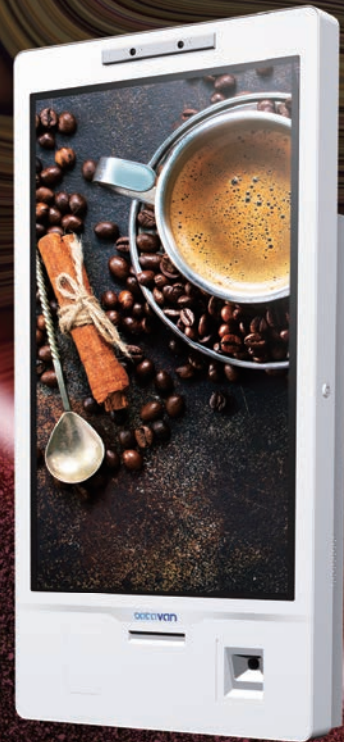

MARS

Self-service Kiosk

ARE YOU IN NEED OF A KIOSK TAILORED TO YOUR SPECIFIC NEEDS AND DISCERNING TASTES?

At DataVan, our skilled dedicated team has comprehensive knowledge and experience in working with a wide variety of modern technologies and materials, building a custom-made modular kiosk that addresses clients' needs while offering flexibility in maintenance and upgrade.

DESIGN

DEVELOP

MANUFACTURE

Empower. Engage.